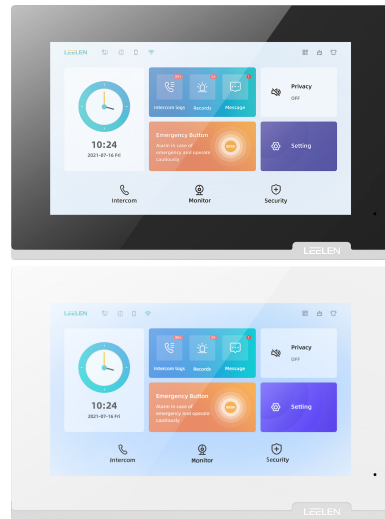

Key Feature

- Immaculate and stylish appearance
- Built-in Android
- 8-channel wired alarm zone
- Video intercom and unlocking via the APP
- 7-inch high-definition touch screen, 1024 × 600
- Views live video of door stations and linked IP cameras

Specification

System parameters

Operation system	Android 7.1
Flash	4 GB
RAM	512 MB

Video parameters

Video Encoding	H.264, MJPG
Video Pixels	720P

Capacity

Intercom Logs	100
Alarm Logs	100
Messages	100

Device interfaces

Alarm Port	8
Net Port	RJ45
RS485	1
Doorbell Port	1
Power In Port	1

Display parameters

Operation method	Capactive touch
Size	7-inch
Resolution	1024 × 600

Audio parameters

Audio Encoding	G.711
Speaker	Built-in loudspeaker
Microphone	Built-in microphone

Ordering Information

model	descrip-
EH-IS-V50-ENA05	Wi-Fi Indoor Monitor (Black)
EH-IS-V50-ENA06	Wi-Fi Indoor Monitor (White)

Installation

Application

- Villas
- Apartment complexes
- Home automation systems